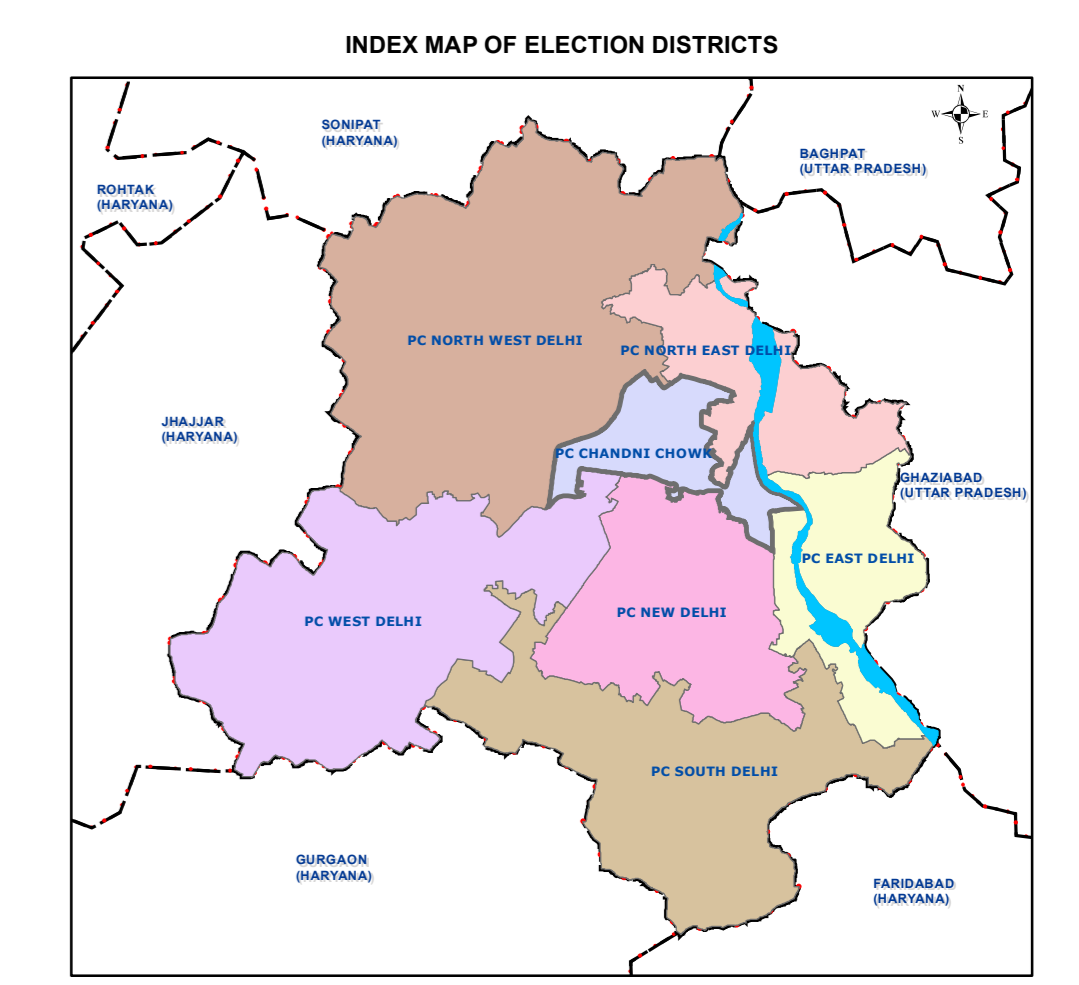

LEGEND

1. POLLING LOCATION
   - DC OFFICE
   - RO OFFICES
   - VOTER CENTRE
   - COUNTING CENTRE
   - FIRE STATION
   - CATS AMBULANCE
   - MAJOR HOSPITAL
   - BUS TERMINAL
   - DCP OFFICE
   - POLICE STATION
   - RAILWAY STATION
   - METRO STATION
   - MAJOR ROAD
   - PARLIAMENTARY CONSTITUENCY
   - ELECTION DISTRICT BOUNDARY
   - POLICE DISTRICT
   - YAMUNA RIVER
   - NEIGHBOURING DISTRICT
2. **ASSEMBLY CONSTITUENCY**
3. ADARSH NAGAR
   - BALLIMARAN
   - CHANDNI CHOWK
   - MATIA MAHAL
   - MODEL TOWN
   - SADAR BAZAR
   - SHAKUR BASTI
   - SHALIMAR BAGH
   - TRI NAGAR
   - WAZIRPUR

1:18,000

NOTE :
ED: Election District
PD: Police District

1st Edition 2012 Geospatial Delhi Limited Surveyed during 2009-10.

For further details about this map, please contact
Geospatial Delhi Limited
(A Government of NCT of Delhi Company)
3rd Level, C-Wing, Vikas Bhawan-II,
Civil Lines, New Delhi - 110054
Website : www.gsdli.in

GOVERNMENT OF DELHI COPYRIGHT, 2012.
MAPS AS ON DATE 12-10-2013