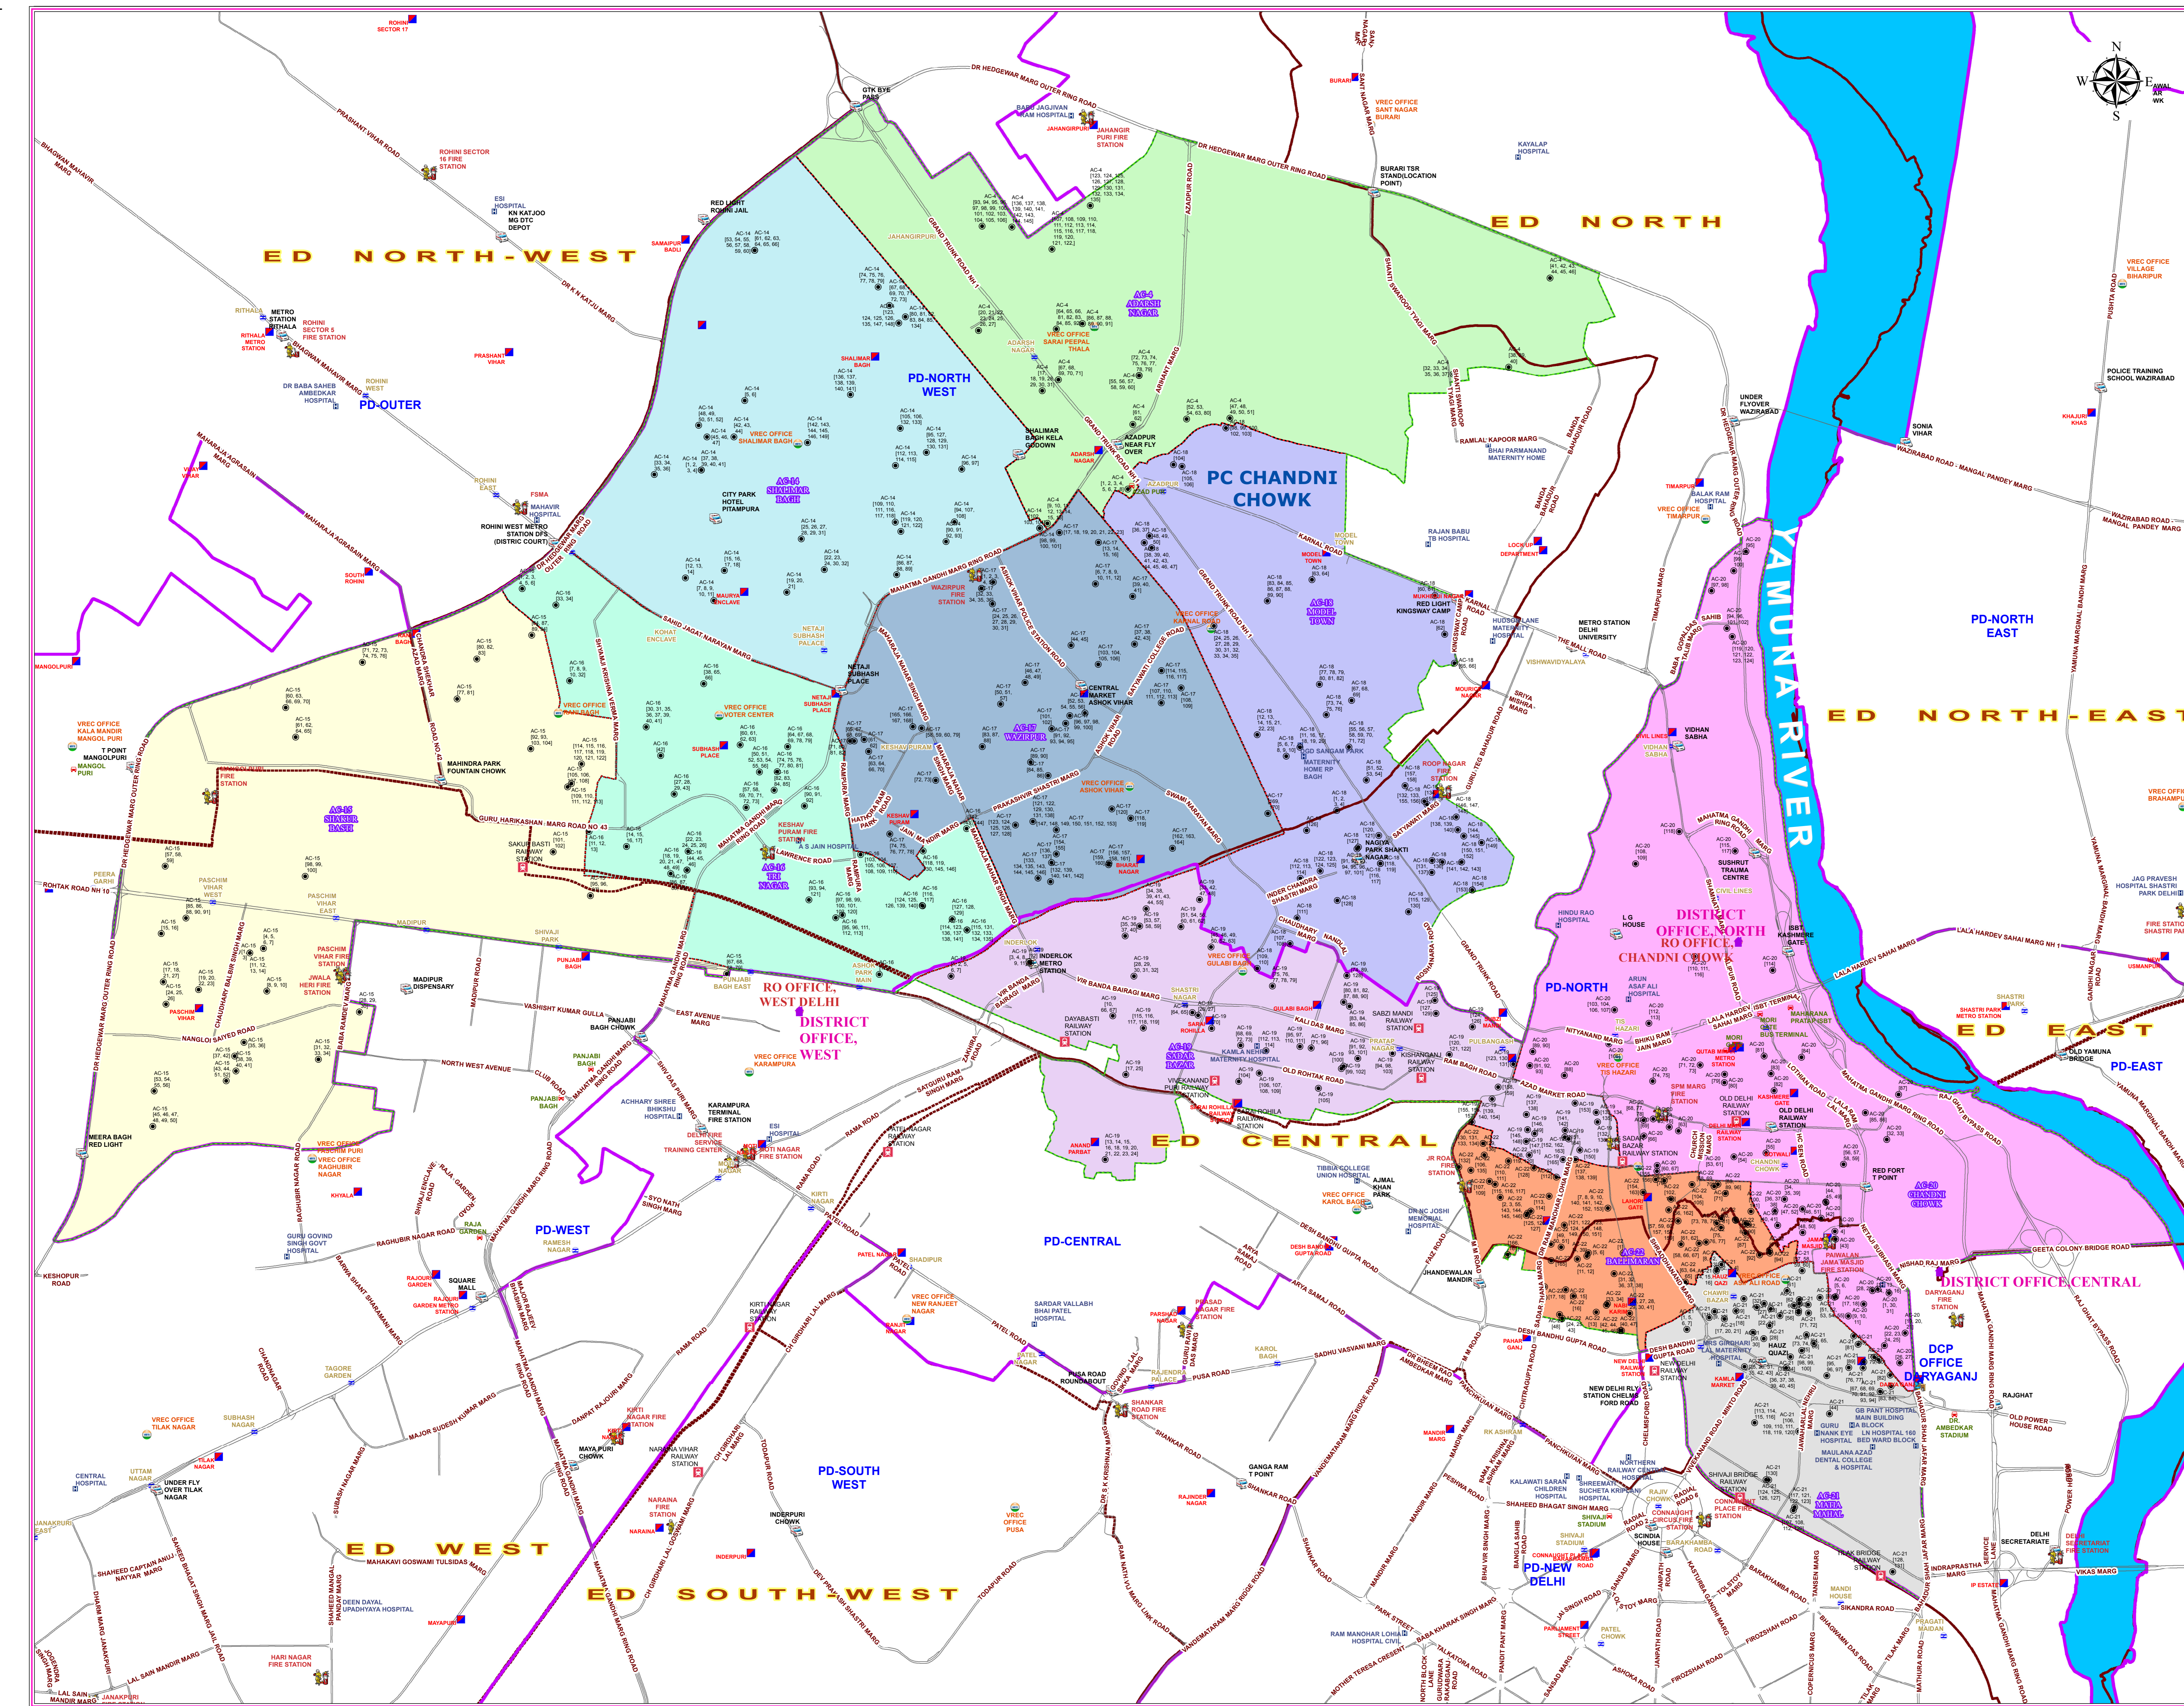

PC - CHANDNI CHOWK - NCT OF DELHI MAP

प्रतिबंधित
केवल विभागीय प्रयोग हेतु
निर्यात के लिए नहीं

RESTRICTED
FOR DEPARTMENTAL USE ONLY
NOT FOR EXPORT