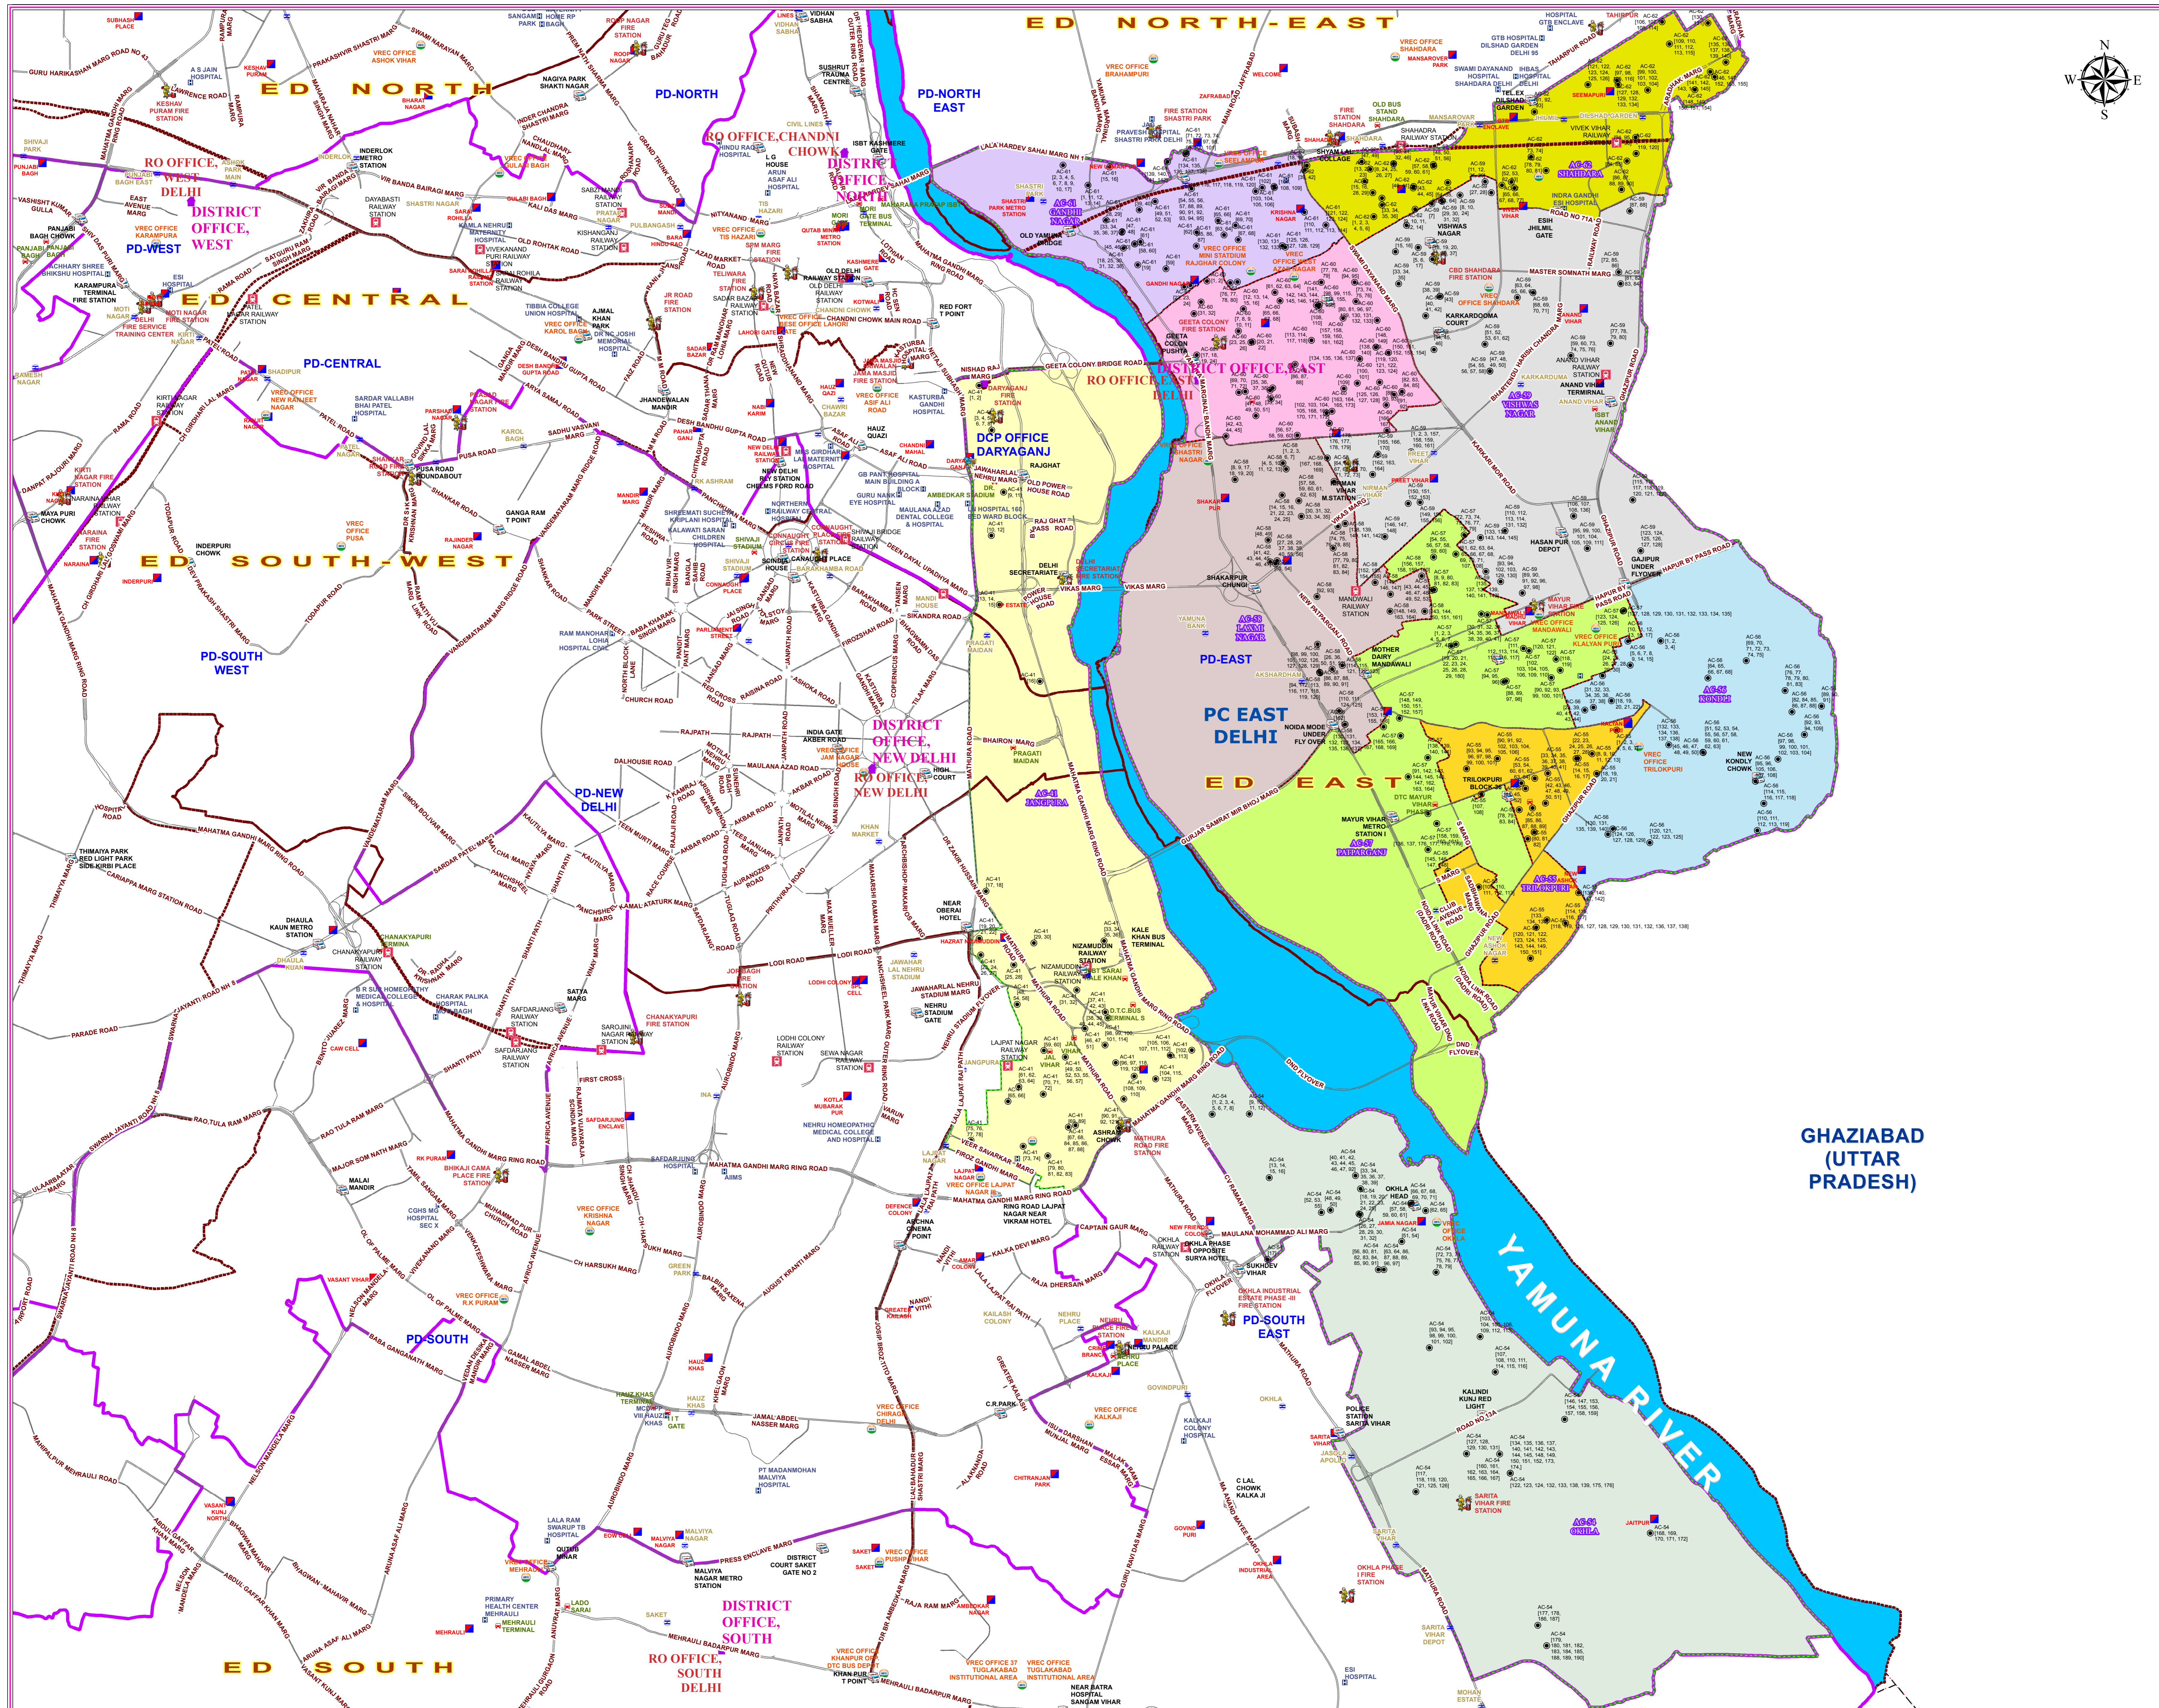

PC - EAST DELHI - NCT OF DELHI MAP

प्रतिबंधित
केवल विभागीय प्रयोग हेतु
निर्यात के लिए नहीं

RESTRICTED
FOR DEPARTMENTAL USE ONLY
NOT FOR EXPORT

Geospatial DELHI LIMITED
A Govt. of NCT of Delhi Company

DELHI GOVERNMENT
TEAM DELHI MANOJ THAKUR IAS