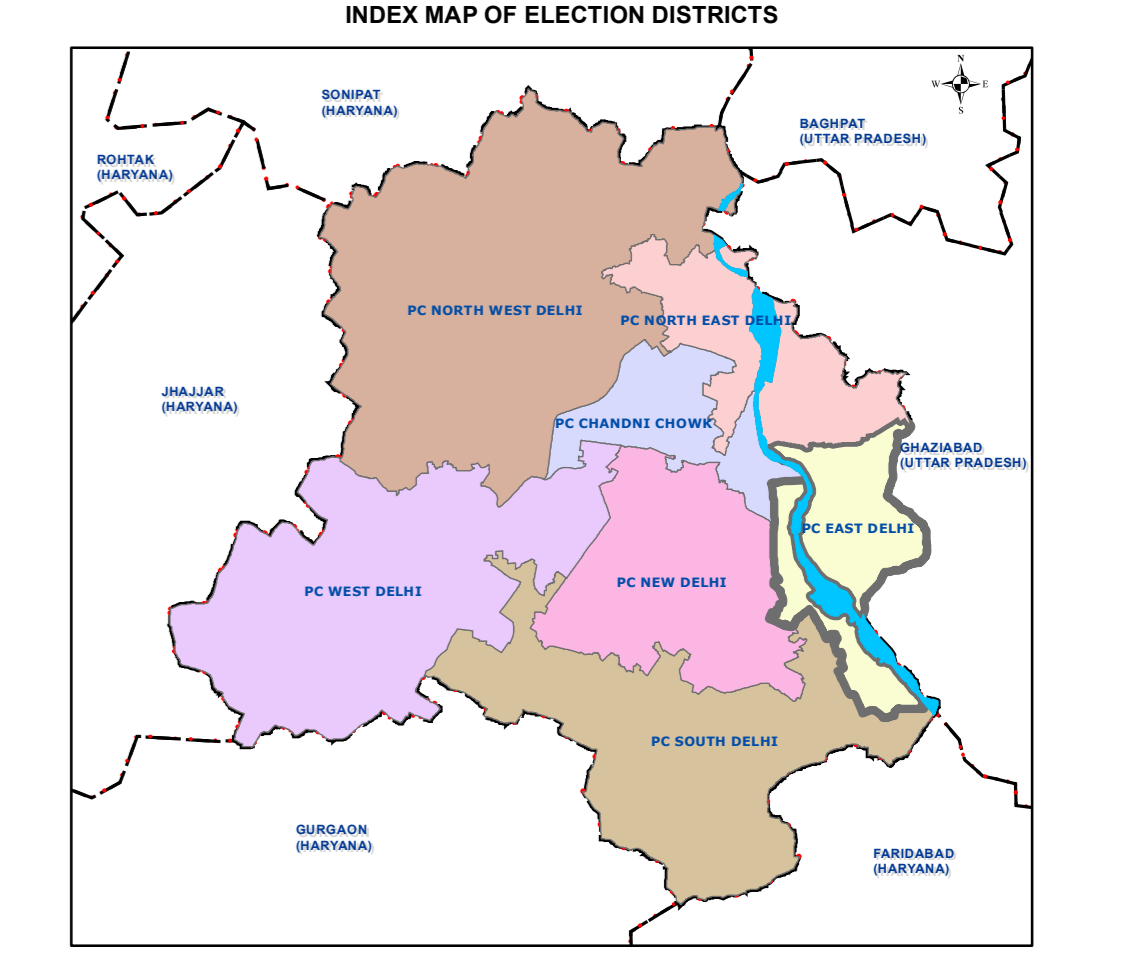

LEGEND

1. POLLING LOCATION
   - DC OFFICE
   - RO OFFICES
   - VOTER CENTRE
   - COUNTING CENTRE
   - FIRE STATION
   - CATS AMBULANCE
   - MAJOR HOSPITAL
   - BUS TERMINAL
   - DCP OFFICE
   - POLICE STATION
   - RAILWAY STATION
   - METRO STATION
   - MAJOR ROAD
   - PARLIAMENTARY CONSTITUENCY
   - ELECTION DISTRICT BOUNDARY
   - POLICE DISTRICT
   - YAMUNA RIVER
   - NEIGHBOURING DISTRICT
2. **ASSEMBLY CONSTITUENCY**
3. GANDHI NAGAR
   - JANGPURA
   - KONDLI
   - KRISHNA NAGAR
   - LAXMI NAGAR
   - OKHLA
   - PATPARGANJ
   - SHAHDARA
   - TRILOKPUR
   - VISHWAS NAGAR

1:26,000

NOTE :
ED: Election District
PD: Police District

1st Edition 2012 **Geospatial Delhi Limited** Surveyed during 2009-10.

For further details about this map, please contact
Geospatial Delhi Limited
(A Government of NCT of Delhi Company)
3rd Level, C-Wing, Vikas Bhawan-II,
Civil Lines, New Delhi - 110054
Website : www.gsdli.in

GOVERNMENT OF DELHI COPYRIGHT, 2012.
MAPS AS ON DATE 12-10-2013