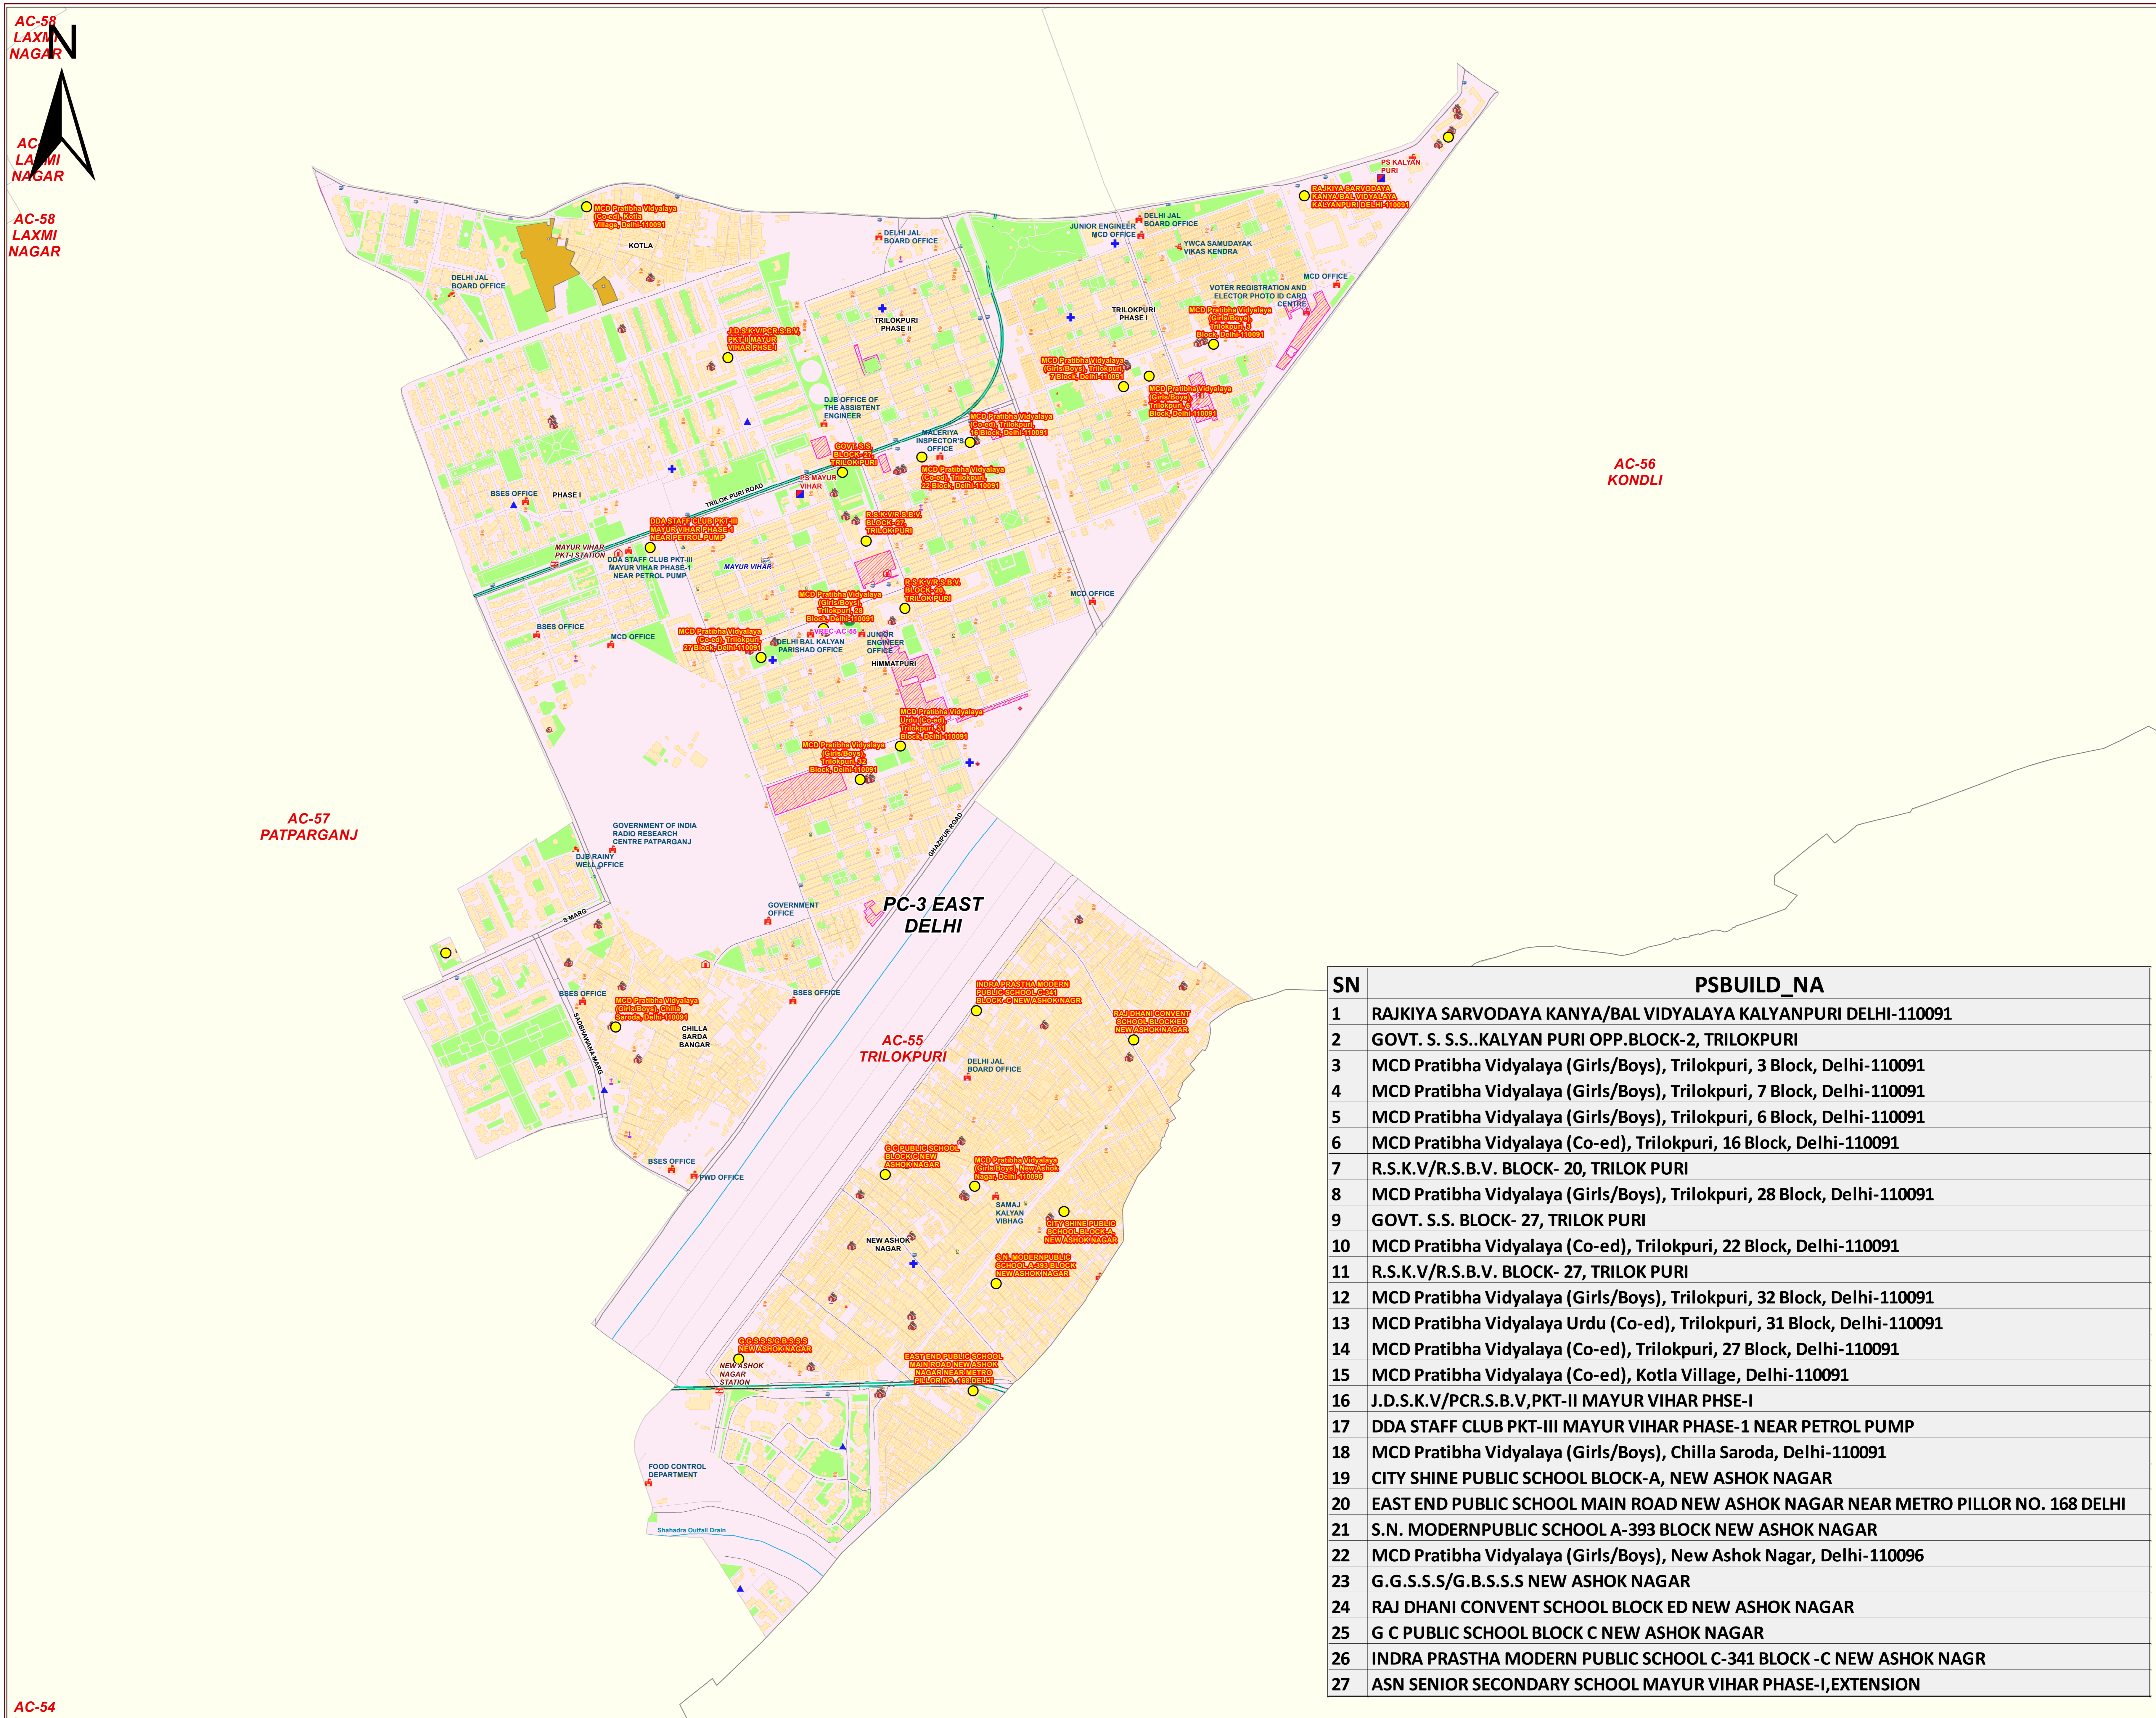

SN	PSBUILD_NA
1	RAJKIYA SARVODAYA KANYA/BAL VIDYALAYA KALYANPURI DELHI-110091
2	GOVT. S. S.S..KALYAN PURI OPP.BLOCK-2, TRILOKPURI
3	MCD Pratibha Vidyalaya (Girls/Boys), Trilokपुरi, 3 Block, Delhi-110091
4	MCD Pratibha Vidyalaya (Girls/Boys), Trilokपुरi, 7 Block, Delhi-110091
5	MCD Pratibha Vidyalaya (Girls/Boys), Trilokपुरi, 6 Block, Delhi-110091
6	MCD Pratibha Vidyalaya (Co-ed), Trilokपुरi, 16 Block, Delhi-110091
7	R.S.K.V/R.S.B.V. BLOCK- 20, TRILOK PURI
8	MCD Pratibha Vidyalaya (Girls/Boys), Trilokपुरi, 28 Block, Delhi-110091
9	GOVT. S.S. BLOCK- 27, TRILOK PURI
10	MCD Pratibha Vidyalaya (Co-ed), Trilokपुरi, 22 Block, Delhi-110091
11	R.S.K.V/R.S.B.V. BLOCK- 27, TRILOK PURI
12	MCD Pratibha Vidyalaya (Girls/Boys), Trilokपुरi, 32 Block, Delhi-110091
13	MCD Pratibha Vidyalaya Urdu (Co-ed), Trilokपुरi, 31 Block, Delhi-110091
14	MCD Pratibha Vidyalaya (Co-ed), Trilokपुरi, 27 Block, Delhi-110091
15	MCD Pratibha Vidyalaya (Co-ed), Kotla Village, Delhi-110091
16	J.D.S.K.V/PCR.S.B.V,PKT-II MAYUR VIHAR PHSE-I
17	DDA STAFF CLUB PKT-III MAYUR VIHAR PHASE-1 NEAR PETROL PUMP
18	MCD Pratibha Vidyalaya (Girls/Boys), Chilla Saroda, Delhi-110091
19	CITY SHINE PUBLIC SCHOOL BLOCK-A, NEW ASHOK NAGAR
20	EAST END PUBLIC SCHOOL MAIN ROAD NEW ASHOK NAGAR NEAR METRO PILLOR NO. 168 DELHI
21	S.N. MODERNPUBLIC SCHOOL A-393 BLOCK NEW ASHOK NAGAR
22	MCD Pratibha Vidyalaya (Girls/Boys), New Ashok Nagar, Delhi-110096
23	G.G.S.S.S/G.B.S.S.S NEW ASHOK NAGAR
24	RAJ DHANI CONVENT SCHOOL BLOCK ED NEW ASHOK NAGAR
25	G C PUBLIC SCHOOL BLOCK C NEW ASHOK NAGAR
26	INDRA PRASTHA MODERN PUBLIC SCHOOL C-341 BLOCK -C NEW ASHOK NAGR
27	ASN SENIOR SECONDARY SCHOOL MAYUR VIHAR PHASE-I,EXTENSION

AC-54 OKHLA

GSDL/CEO/02/04/2024/03