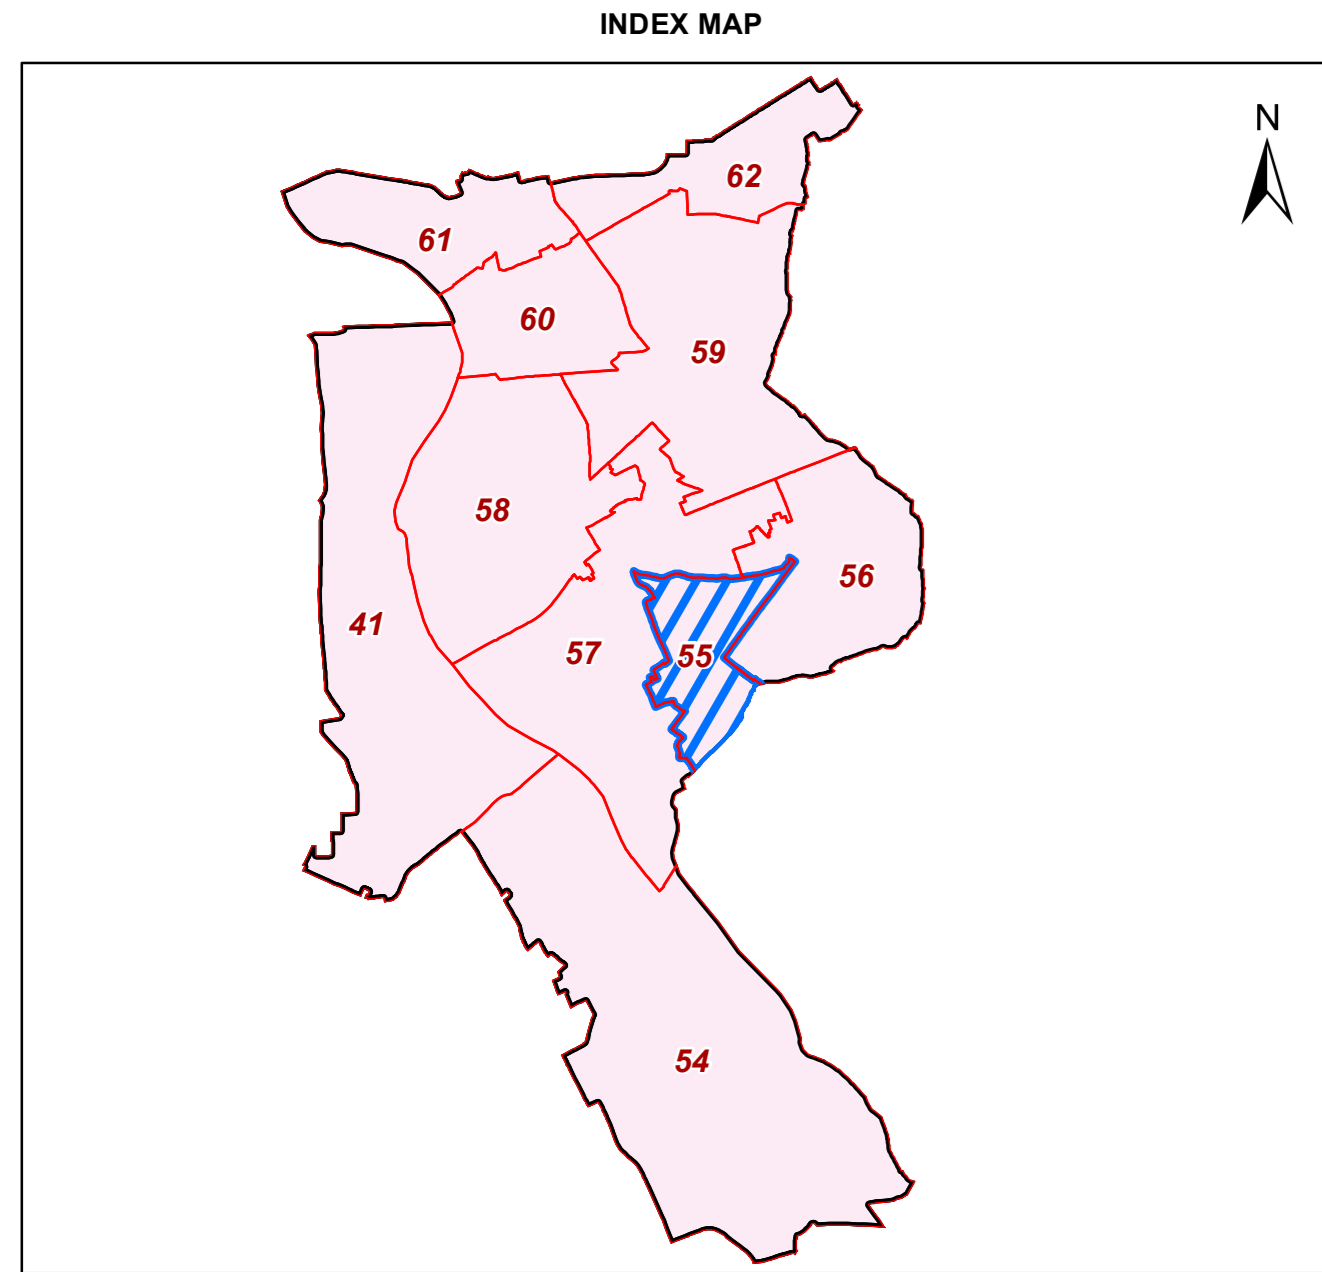

MAP OF AC-55 - TRILOKPURI, PC-EAST DELHI (3) - NCT OF DELHI

ifrc/ir RESTRICTED
dcy folllxt; A; % grt FOR DEPARTMENTAL USE ONLY
fu: k; ds fy, ugha NOT FOR EXPORT

LEGEND	
	POLLING STATION LOCATION
	VOTER CENTRE
	POLICE STATION
	FIRE STATION
	CATS AMBULANCE
	MAJOR HOSPITAL
	RAILWAY STATION
	METRO STATION
	ACCIDENT TRAUMA CENTER
	HEALTH FACILITY
	ASHRAM
	BUS TERMINAL
	BUS STOP
	AUDITORIUM
	BANK
	CLUB
	SCHOOL
	COURT
	CINEMA HALL
	GOVERNMENT OFFICE
	UNIVERSITY / COLLEGE
	COMMUNITY CENTER
	DARGAH
	TEMPLE
	TOMB
	MOSQUE
	GURUDWARA
	IDGAH
	CHURCH
	MUSEUM
	POLICE CHOWKI
	POST OFFICE
	STADIUM BUILDING
	FILLING STATION
	IGL STATION
	MILK BOOTH
	MAJOR ROAD
	MINOR ROAD
	RAILWAY LINE
	DRAIN
	METRO RAIL LINE
	STADIUM
	SPORTS COMPLEX
	GARDEN & PARKS
	CREMATORIUM & GRAVEYARD
	JJ CLUSTER
	BUILDING
	YAMUNA RIVER
AC NO. & NAME	
	AC-41 - JANGPURA
	AC-54 - OKHLA
	AC-55 - TRILOKPURI
	AC-56 - KONDLI
	AC-57 - PATPARGANJ
	AC-58 - LAXMI NAGAR
	AC-59 - VISHWAS NAGAR
	AC-60 - KRISHNA NAGAR
	AC-61 - GANDHI NAGAR
	AC-62 - SHAHDARA

1:5,000

Geospatial Delhi Limited

For further details about this map, please contact

Geospatial Delhi Limited
(A Government of NCT of Delhi Company)
3rd Level, C- Wing, Vikas Bhawan-II,
Civil Lines, New Delhi - 110054
Website : www.gsdli.org.in

© GOVERNMENT OF DELHI COPYRIGHT, 2013.

Prepared by : Mr. Dheerendra Tomar

Checked by : Miss. Pallavi Tomar