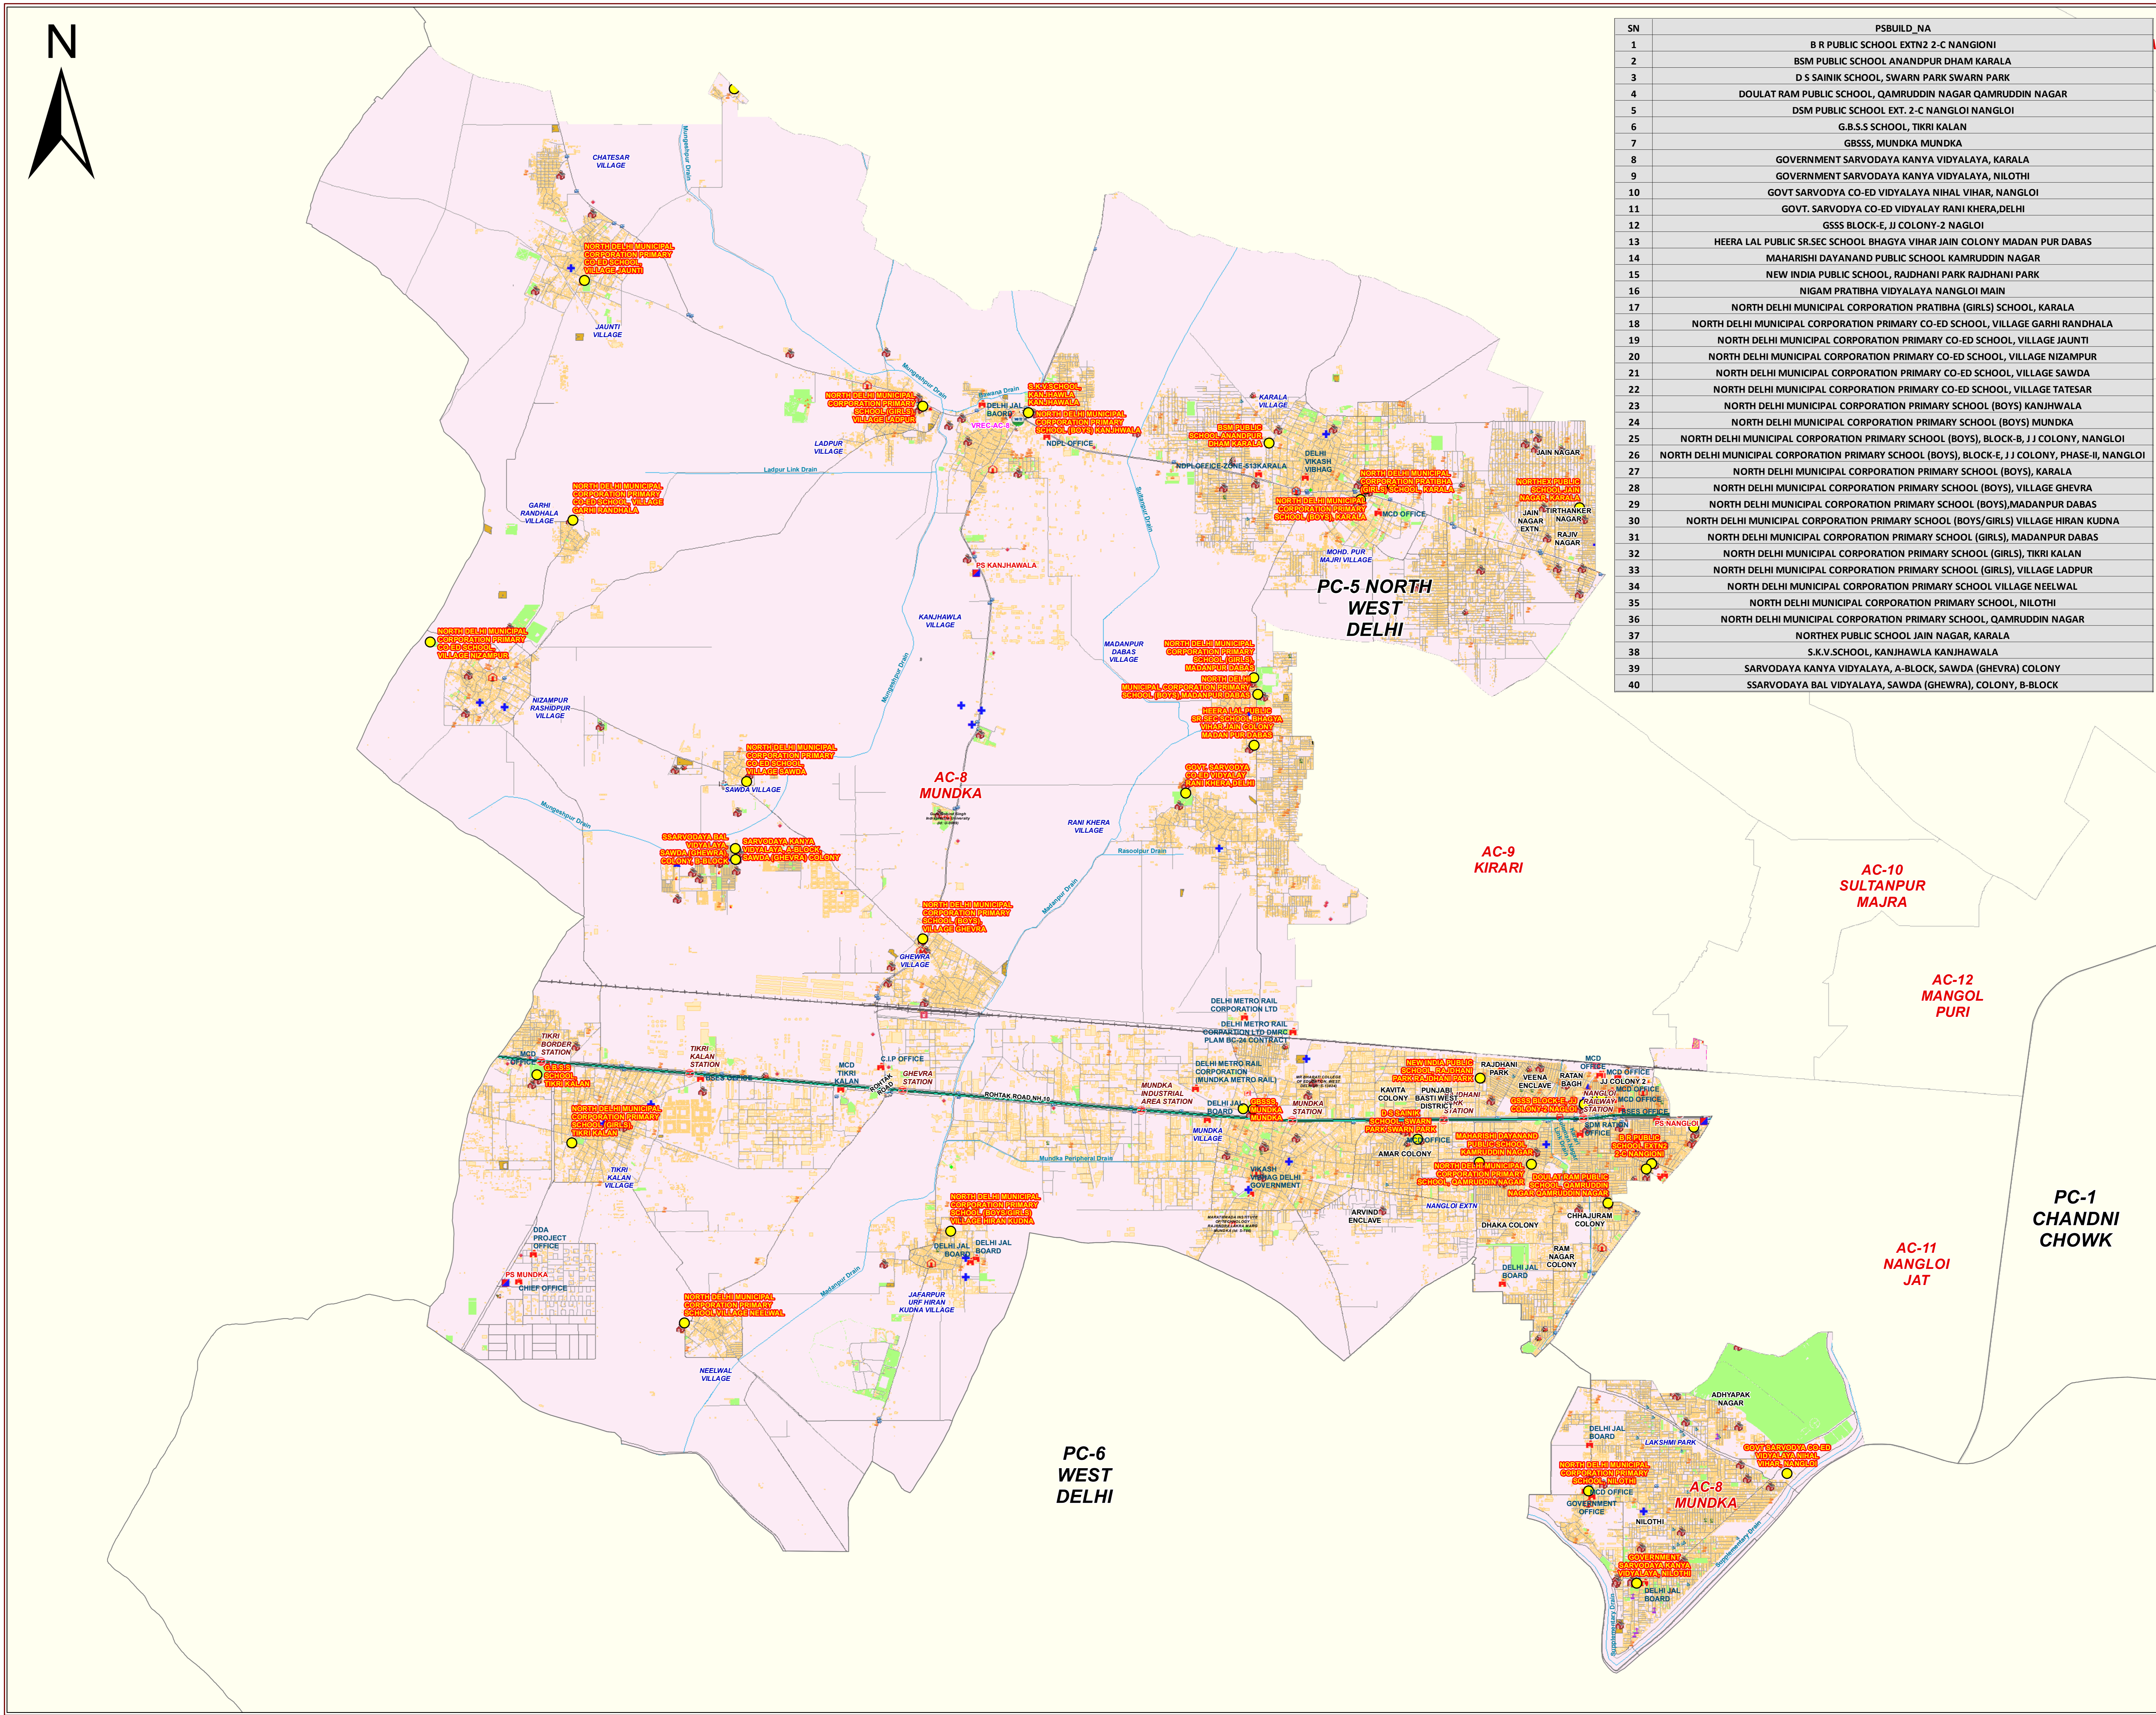

SN	PSBUILD_NA
1	B R PUBLIC SCHOOL EXTN2 2-C NANGIONI
2	BSM PUBLIC SCHOOL ANANDPUR DHAM KARALA
3	D S SAINIK SCHOOL, SWARN PARK SWARN PARK
4	DOULAT RAM PUBLIC SCHOOL, QAMRUDDIN NAGAR QAMRUDDIN NAGAR
5	DSM PUBLIC SCHOOL EXT. 2-C NANGLOI NANGLOI
6	G.B.S.S SCHOOL, TIKRI KALAN
7	GBSSS, MUNDKA MUNDKA
8	GOVERNMENT SARVODAYA KANYA VIDYALAYA, KARALA
9	GOVERNMENT SARVODAYA KANYA VIDYALAYA, NILOTHI
10	GOVT SARVODYA CO-ED VIDYALAYA NIHAL VIHAR, NANGLOI
11	GOVT. SARVODYA CO-ED VIDYALAY RANI KHERA, DELHI
12	GSSS BLOCK-E, II COLONY-2 NAGLOI
13	HEERA LAL PUBLIC SR.SEC SCHOOL BHAGYA VIHAR JAIN COLONY MADAN PUR DABAS
14	MAHARISHI DAYANAND PUBLIC SCHOOL KAMRUDDIN NAGAR
15	NEW INDIA PUBLIC SCHOOL, RAJDHANI PARK RAJDHANI PARK
16	NIGAM PRATIBHA VIDYALAYA NANGLOI MAIN
17	NORTH DELHI MUNICIPAL CORPORATION PRATIBHA (GIRLS) SCHOOL, KARALA
18	NORTH DELHI MUNICIPAL CORPORATION PRIMARY CO-ED SCHOOL, VILLAGE GARHI RANDHALA
19	NORTH DELHI MUNICIPAL CORPORATION PRIMARY CO-ED SCHOOL, VILLAGE JAUNTI
20	NORTH DELHI MUNICIPAL CORPORATION PRIMARY CO-ED SCHOOL, VILLAGE NIZAMPUR
21	NORTH DELHI MUNICIPAL CORPORATION PRIMARY CO-ED SCHOOL, VILLAGE SAWDA
22	NORTH DELHI MUNICIPAL CORPORATION PRIMARY CO-ED SCHOOL, VILLAGE TATESAR
23	NORTH DELHI MUNICIPAL CORPORATION PRIMARY SCHOOL (BOYS) KANJHAWLA
24	NORTH DELHI MUNICIPAL CORPORATION PRIMARY SCHOOL (BOYS) MUNDKA
25	NORTH DELHI MUNICIPAL CORPORATION PRIMARY SCHOOL (BOYS), BLOCK-B, J J COLONY, NANGLOI
26	NORTH DELHI MUNICIPAL CORPORATION PRIMARY SCHOOL (BOYS), BLOCK-E, J J COLONY, PHASE-II, NANGLOI
27	NORTH DELHI MUNICIPAL CORPORATION PRIMARY SCHOOL (BOYS), KARALA
28	NORTH DELHI MUNICIPAL CORPORATION PRIMARY SCHOOL (BOYS), VILLAGE GHEVRA
29	NORTH DELHI MUNICIPAL CORPORATION PRIMARY SCHOOL (BOYS), MADANPUR DABAS
30	NORTH DELHI MUNICIPAL CORPORATION PRIMARY SCHOOL (BOYS/GIRLS) VILLAGE HIRAN KUDNA
31	NORTH DELHI MUNICIPAL CORPORATION PRIMARY SCHOOL (GIRLS), MADANPUR DABAS
32	NORTH DELHI MUNICIPAL CORPORATION PRIMARY SCHOOL (GIRLS), TIKRI KALAN
33	NORTH DELHI MUNICIPAL CORPORATION PRIMARY SCHOOL (GIRLS), VILLAGE LADPUR
34	NORTH DELHI MUNICIPAL CORPORATION PRIMARY SCHOOL VILLAGE NEELWAL
35	NORTH DELHI MUNICIPAL CORPORATION PRIMARY SCHOOL, NILOTHI
36	NORTH DELHI MUNICIPAL CORPORATION PRIMARY SCHOOL, QAMRUDDIN NAGAR
37	NORTHEX PUBLIC SCHOOL JAIN NAGAR, KARALA
38	S.K.V.SCHOOL, KANJHAWLA KANJHAWLA
39	SARVODAYA KANYA VIDYALAYA, A-BLOCK, SAWDA (GHEVRA) COLONY
40	SSARVODAYA BAL VIDYALAYA, SAWDA (GHEVRA), COLONY, B-BLOCK