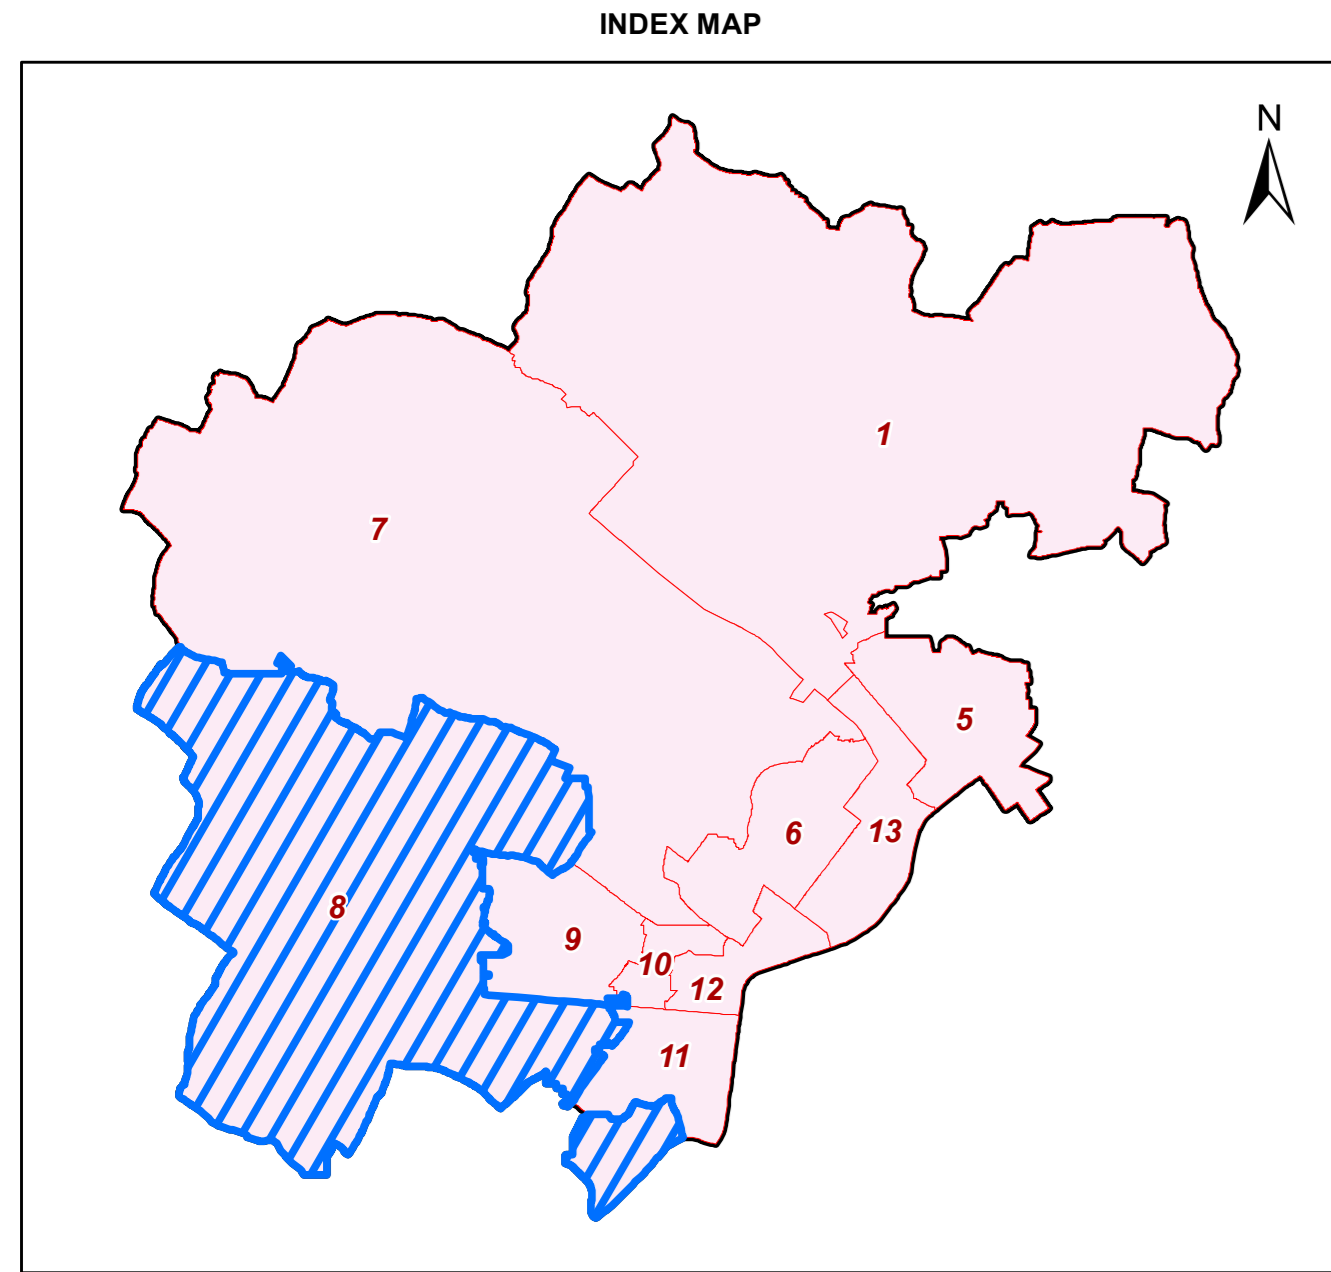

MAP OF AC-8-MUNDKA, PC-NORTH WEST DELHI(5) - NCT OF DELHI

ifrc/ir RESTRICTED
doj folkt; A; % grt FOR DEPARTMENTAL USE ONLY
fu; lr ds fy, ugh NOT FOR EXPORT

1. **LEGEND**
2. POLLING STATION LOCATION
   - VOTER CENTRE
   - POLICE STATION
   - FIRE STATION
   - CATS AMBULANCE
   - MAJOR HOSPITAL
   - RAILWAY STATION
   - METRO STATION
   - ACCIDENT TRAUMA CENTER
   - HEALTH FACILITY
   - ASHRAM
   - BUS TERMINAL
   - BUS STOP
   - AUDITORIUM
   - BANK
   - CLUB
   - SCHOOL
   - COURT
   - CINEMA HALL
   - GOVERNMENT OFFICE
   - UNIVERSITY / COLLEGE
   - COMMUNITY CENTER
   - DARGAH
   - TEMPLE
   - TOMB
   - MOSQUE
   - GURUDWARA
   - IDGAH
   - CHURCH
   - MUSEUM
   - POLICE CHOWKI
   - POST OFFICE
   - STADIUM BUILDING
   - FILLING STATION
   - IGL STATION
   - MILK BOOTH
   - MAJOR ROAD
   - MINOR ROAD
   - RAILWAY LINE
   - DRAIN
   - METRO RAIL LINE
   - STADIUM
   - SPORTS COMPLEX
   - GARDEN & PARKS
   - CREMATORIUM & GRAVEYARD
   - JJ CLUSTER
   - BUILDING
   - YAMUNA RIVER
3. **AC NO. & NAME**
4. AC-1-NARELA
   - AC-5-BADLI
   - AC-6-RITHALA
   - AC-7-BAWANA
   - AC-8-MUNDKA
   - AC-9-KIRARI
   - AC-10-SULTANPUR MAJRA
   - AC-11-NANGLOI JAT
   - AC-12-MANGOL PURI
   - AC-13-RHINI

1:19,200

Geospatial Delhi Limited

For further details about this map, please contact

Geospatial Delhi Limited
(A Government of NCT of Delhi Company)
3rd Level, C-Wing, Vikas Bhawan-II,
Civil Lines, New Delhi - 110054
Website : www.gsdli.org.in

© GOVERNMENT OF DELHI COPYRIGHT, 2013.

Prepared by : Preeti Mishra

Checked by : Miss. Pallavi Tomar